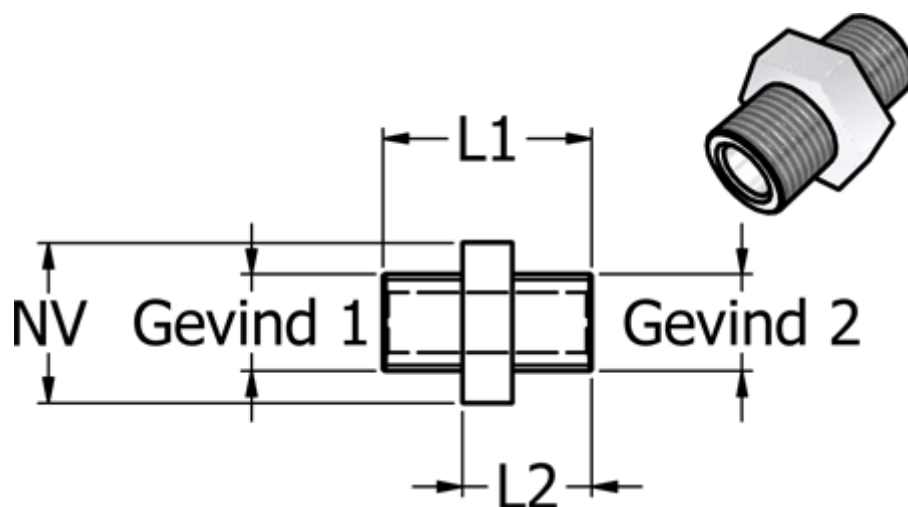

Article number: 586252305ES

Description: Stainless threaded adaptor 252.305-ES double, R 1" /R 1"
with external conical thread

Measures

L1 = 47

L2 = 28

NV = 41

Thread 1 = R 1"

Thread 2 = R 1"